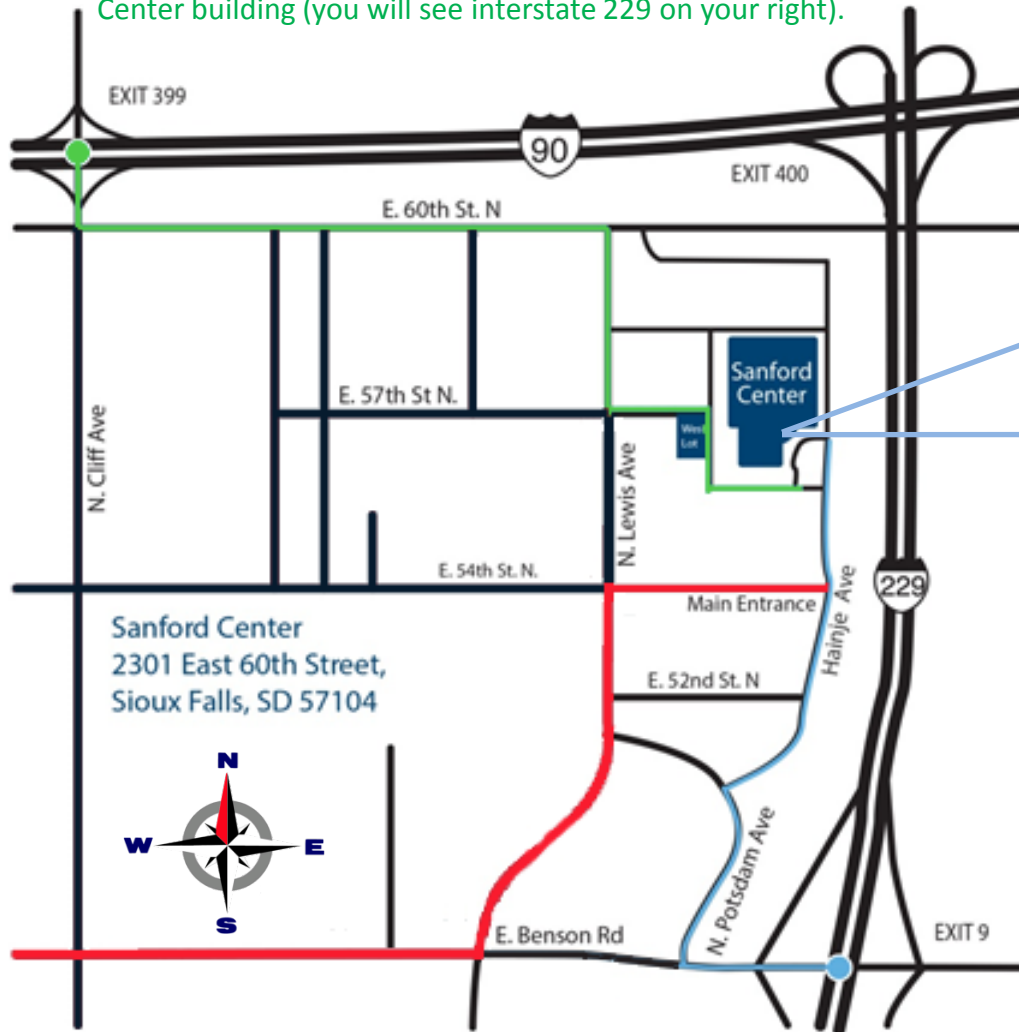

Driving in from Interstate 90: Take the Benson Road exit, turning west toward the airport. Turn right onto N Potsdam Avenue and follow this to Hainje Avenue, then follow the curved entrance to the front of the Sanford Center building (you will see interstate 229 on your right).

Visitors to the Sanford Center are required to check in at the main lobby located on the south side of the building. The entrance to the lobby can be recognized by the large metal globe sculpture. If you need assistance in getting to this entrance, please call 605-312-6500 for the lobby receptionist.

Driving in from Interstate 229: Take the Benson Road exit, turning west toward the airport. Turn right onto N Potsdam Avenue and follow this to Hainje Avenue, then follow the curved entrance to the front of the Sanford Center building (you will see interstate 229 on your right).

Driving from the Sioux Falls Regional Airport Turn north (left) on Minnesota Avenue, until you reach Benson Road. Turn right on Benson Road, until you reach N Lewis Avenue. Turn north (left) onto N Lewis Avenue and follow this to 54th Street North. Take a right onto 54th Street North to the end of the road, turn left and follow the curved entrance to the front of the Sanford Center building (you will see interstate 229 on your right).